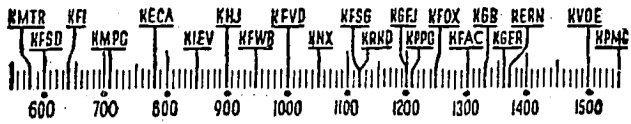

YOUR Radio TODAY

[The information contained in the following schedule is furnished by the stations broadcasting the programs.]

Before 8 a.m.

KMTR—Calif. Theater. 6.
 KFI—Almanac. 7: Singing Salesmen. 7:30.
 KMPG—"Roll Out." 6: "Petticoat Parade." 7.
 KECA—Music Clock. 6:30; News. 7:30; Music Clock. 7:45.
 KHJ—Rise & Shine. 6: News. 7:45.
 KFVB—Stu. Wilson. 6: Sunrise Serenade. 7.
 KFVD—Spanish. 6: World on Air. 7: Jubilee. 7:15.
 KXJ—Sunrise Salute. 6: News. 7:30; Music. 7:45.
 KRRD—Doug Douglas. 6: Doug Douglas. 6:45; News. 7:45.
 KGFJ—Concert. 6: Stocks. 7; Ross Harwood. 7:15; Sports. 7:30; Uptowners. 7:45.
 KFOX—El Despertador. 5: News. 7:30; Musical. 7:40.
 KFAC—Serenade. 6: Pastor Reynolds. 7: Music. 7:30.
 KGER—Farm. 6:05; Melodies. 6:30; Aubrey Lee. 7:15.
 KVOE—Yawn Patrol. 7: News. 7:45.